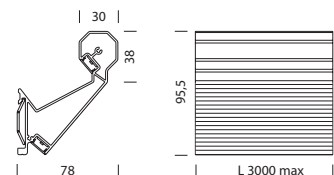

INDOOR - WALL

OTTOMANO

- alluminio, ferro,
policarbonato
- lunghezza max. 3m

- aluminum, iron,
polycarbonate
- max. length 3m

Profilo con Led Profile with LED

Per composizioni angolari: + 200€ per ogni angolo. Angoli consentiti: min 145°- max 155°
For corner compositions: + €200 for each corner. Permitted angles: min 145°- max 155°

4030	M 2700K		W 3000K		N 4000K	
Power	↑9.6W	↓9.6W	↑9.6W	↓9.6W	↑9.6W	↓9.6W
Nominal lumen	↑898.0lm	↓898.0lm	↑1305.0lm	↓1305.0lm	↑960.0lm	↓960.0lm
CRI	>94		>90		>94	
Supply	24Vdc		24Vdc		24Vdc	

Item	Temperature	Finish
4030	M	-BP
	W	-BI
	N	-NE

Accessori Accessories

2 tappi chiusi + viti
2 end cups + screws

Item	Finish
4030T	-BP
	-BI
	-NE

Driver 24Vdc in tensione in remoto

Remote constant voltage drivers 24Vdc

Item	Power	IP	Dimensions	Dimming
1A1910	60W	IP20	185x63,5x22	ON-OFF
1A1476	100W	IP20	177x56,4x17,2	ON-OFF
1A0153	150W	IP20	240x60x49	ON-OFF
1A1623	250W	IP20	195x67x31	ON-OFF
1A1999	100W	IP20	201x63x30	L-C
1A0486	150W	IP20	195x67x31	L-C
1A2168	100W	IP20	190x65x22	PUSH DALI

Centraline dimmerabili in remoto

Remote dimmable controllers

Item	Power	IP	Dimensions	Dimming
1A0838/24	288W	IP20	164x38x25	PUSH DALI 0.1-10V
1A0172/24	288W	IP20	57x44x25	PUSH CASAMBI

Controller 1 canale - DC
1-channel controller - DC